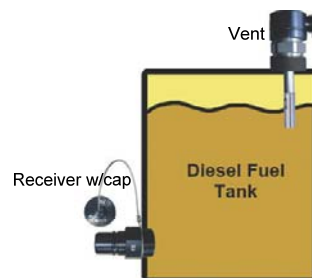

## **FAST FUELING PRODUCTS**

PART # SP3502  
*Diesel Fuel Nozzle*  
Length: 11 inches  
Weight: 6.6 lbs  
Swivel Thread: 1.5 NPT

PART # SP3503  
*Fuel Receiver*  
C/W Cap (Steel)

PART # SP3618  
*2 Piece Fuel Receiver*  
C/W Cap

PART # SP3619  
*Bell Housing (Weld On)*

PART # SP3620  
*Bell Housing (Bolt On)*

PART # SP3500  
*Vent*

*REPLACES AND OUT PERFORMS EXISTING WIGGINGS*

*Your Key to Rock  
Solid Solutions*

Manufactured & Distributed by: